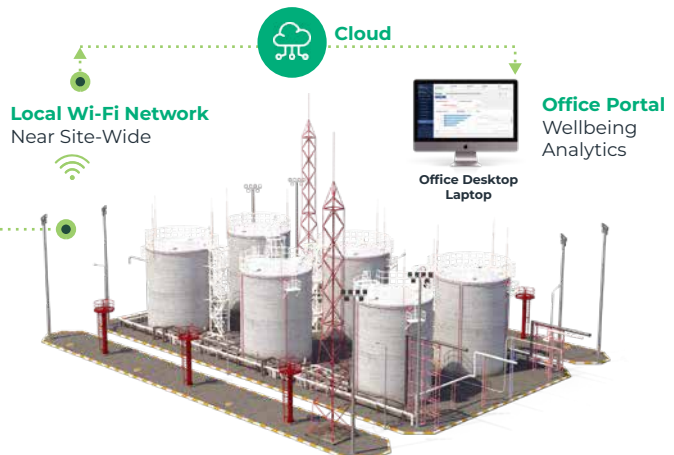

Crew Assist

When workers need assistance, they can access a **Crew Assist** function that helps to contact their supervisor and immediately provide location and task details, speeding up rescue times.

Exposure Monitoring

The SOL-X SmartWatch measures ambient temperature and humidity of the individual's surrounding area and assesses potential **heat stress** related risks.

Wellbeing Monitoring

With the SmartWatch, workers are empowered to take ownership of their broader health and activity levels. **Resting Heart Rate (RHR)** and **Active Heart Rate** are actively monitored and displayed for the workers on their watch. There is also an activity tracker feature to track daily steps goal.

Workload Management

By managing working hours and workloads more effectively, the risk of fatigue amongst workers declines. This feature allows workers to conveniently record and track their **Work Rest** hours via their SmartWatch.

Intrinsically Safe SmartWatch for ATEX Zone 1

Long battery life

Waterproof and IP67 rating

Wide range of health vitals and environmental sensors

Industrial grade 1.78" touch screen

Wi-Fi connectivity

Situational Awareness
GeoFencing & Contextual Notifications for Hazardous Tasks

Worker Wellbeing

- Heart rate monitor
- Fitness tracker
- Heat stress monitor
- Health & wellbeing indicators
- Proactive work / rest management

Near Realtime Visibility
Safety Operations Monitoring

Contact Us

Magellan X Pte. Ltd.

83 Clemenceau Avenue #17-05, UE Square, Singapore 239920

magellanx.co

contact@magellanx.co

+65 6721 3023